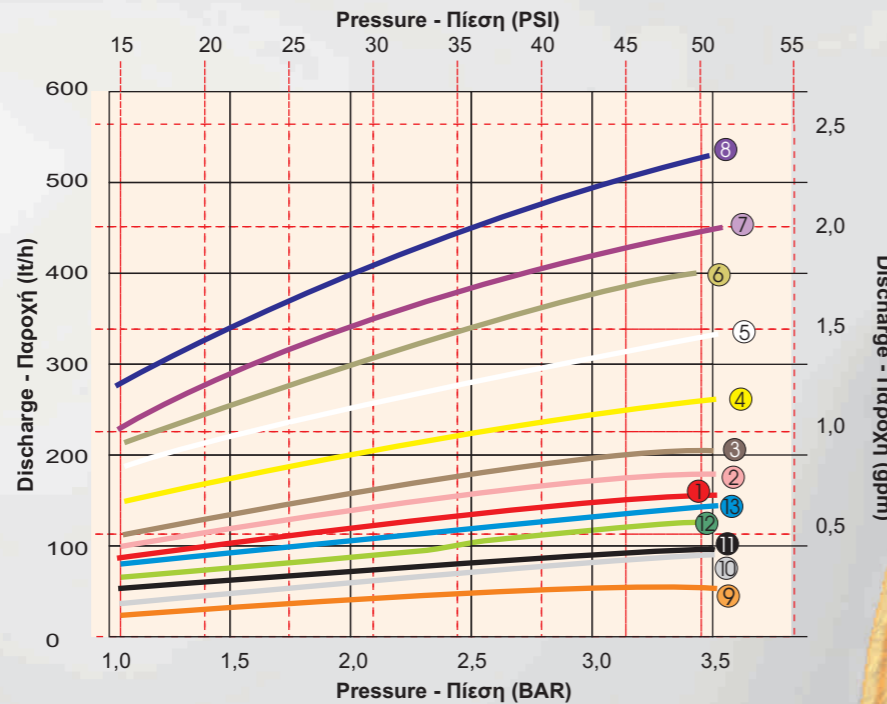

Nozzles - Ακροφύσια

Available in a wide range of discharges, all nozzles in Palaplast microsprinklers are constructed of durable, weather resistant materials for longer life in the field. Color coded for easy flow rate identification. Easy handling and assembly - no tools required.

Διαθέσιμα σε ένα μεγάλο εύρος παροχών, όλα τα ακροφύσια στους μικροεκτοξευτήρες Palaplast είναι κατασκευασμένα από ανθεκτικό, παντός καιρού υλικό για μεγαλύτερη ζωή στις εφαρμογές του. Είναι χρωματικά κωδικοποιημένα για εύκολη αναγνώριση. Εύκολα στον χειρισμό και στην συναρμολόγηση - χωρίς την απαίτηση εργαλείων.

Pressure - Πίεση		Discharge - Παροχή											
bar	psi	9		10		11		12		13		1	
		lt/h	gpm	lt/h	gpm	lt/h	gpm	lt/h	gpm	lt/h	gpm	lt/h	gpm
1,0	14,5	25	0,11	35	0,15	55	0,24	67	0,29	84	0,37	87	0,38
1,5	21,8	32	0,14	49	0,22	64	0,28	82	0,36	95	0,42	103	0,45
2,0	29,0	40	0,18	60	0,26	70	0,31	90	0,40	105	0,46	120	0,53
2,5	36,3	46	0,20	74	0,33	84	0,37	103	0,45	121	0,53	135	0,59
3,0	43,5	50	0,22	83	0,37	92	0,41	116	0,51	133	0,59	148	0,65
3,5	50,8	53	0,23	92	0,41	98	0,43	121	0,53	145	0,64	156	0,69

- 1 Red - Κόκκινο
- 2 Pink - Ρόζ
- 3 Brown - Καφέ
- 4 Yellow - Κίτρινο
- 5 White - Άσπρο
- 6 Olive - Λαδί
- 7 Purple - Μωβ
- 8 Blue - Μπλε
- 9 Orange - Πορτοκαλί
- 10 Gray - Γκρι
- 11 Black - Μαύρο
- 12 Green - Πράσινο
- 13 Light Blue - Ανοιχτό Μπλε

Pressure		Discharge - Παροχή													
bar	psi	2		3		4		5		6		7		8	
		lt/h	gpm	lt/h	gpm	lt/h	gpm	lt/h	gpm	lt/h	gpm	lt/h	gpm	lt/h	gpm
1,0	14,5	100	0,44	116	0,51	149	0,66	192	0,85	214	0,94	225	0,99	285	1,25
1,5	21,8	121	0,53	139	0,61	176	0,77	224	0,99	257	1,13	292	1,29	347	1,53
2,0	29,0	140	0,62	160	0,70	200	0,88	250	1,10	300	1,32	350	1,54	400	1,76
2,5	36,3	158	0,70	178	0,78	224	0,99	281	1,24	346	1,52	386	1,70	451	1,99
3,0	43,5	167	0,74	194	0,85	243	1,07	312	1,37	382	1,68	423	1,86	498	2,19
3,5	50,8	17	0,79	208	0,92	262	1,15	335	1,47	403	1,77	455	2,00	536	2,36